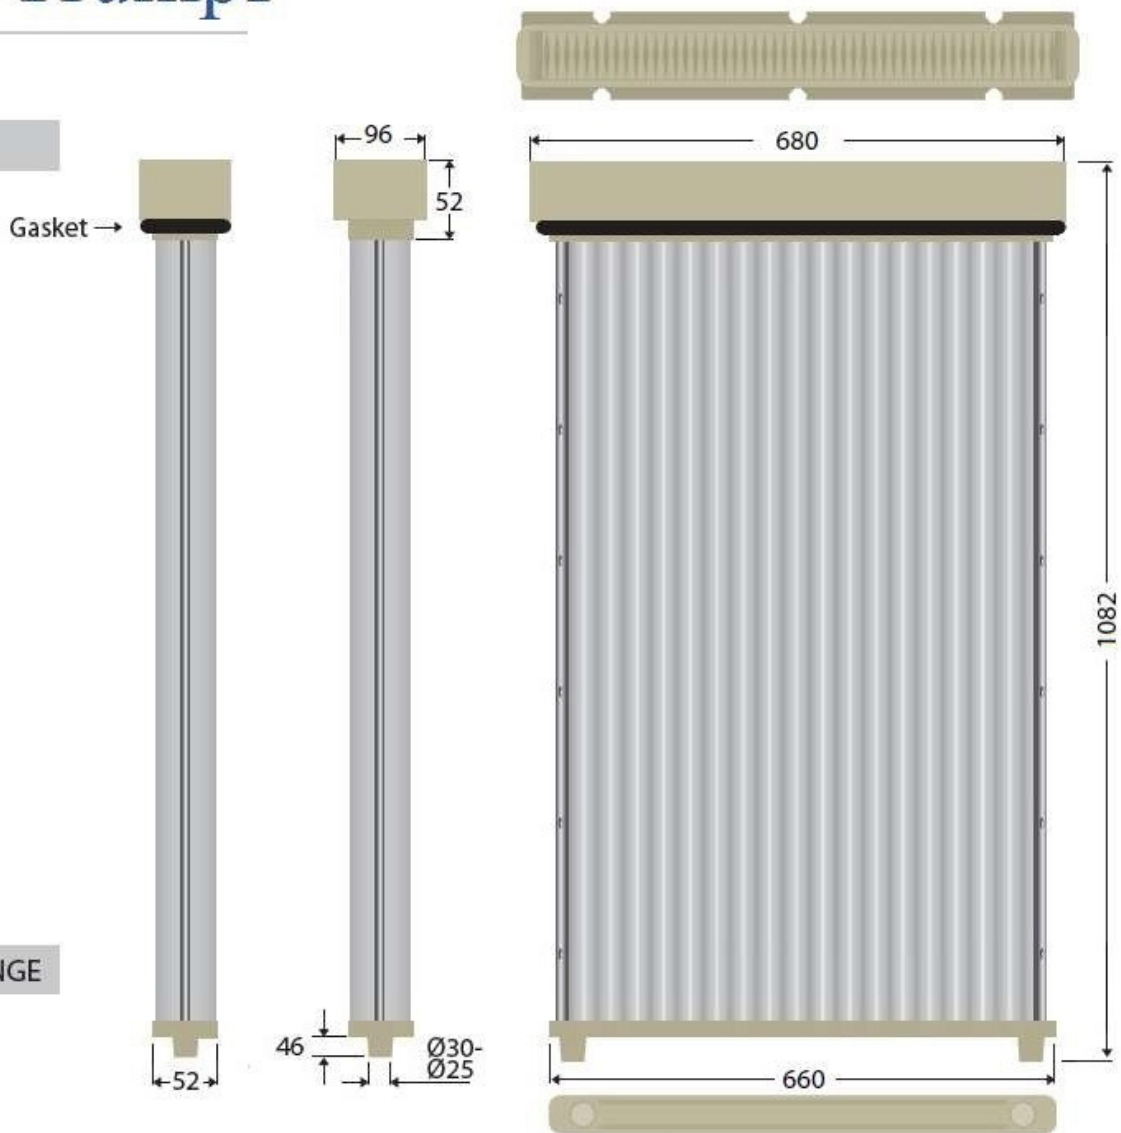

DATA SHEET

New Trumpf

TOP FLANGE

BOTTOM FLANGE

VI	F42680M0019823006300		
PH	23	PH	Pleated height
m2	6,3	m2	Square meters
G	14	G	Gasket
-			
-			
-			
-			
-			
-			
-			

All dimensions are in mm.
Alles dimensionen sind in mm.